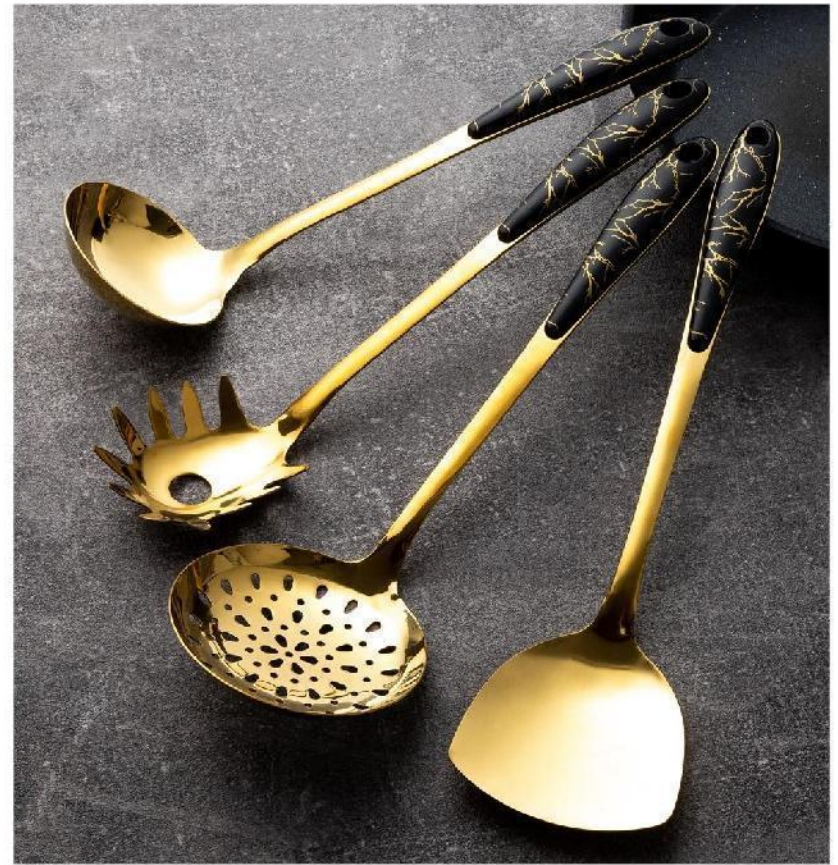

## TABLEWARE SUPPLIES

- Model number: DSY-FW-007
- Material: stainless steel
- Dinnerware set
- (Color can be customized)

Kitchenware section

**Kitchenware section**

**Material: 18-0**

**Cookware series**

- Round and smooth
- Big spoon head design
- Comfort handle

Kitchenware section

**Kitchenware section**

**Material: 18-0**

**Cookware series**

- Round and smooth
- Big spoon head design
- Comfort handle

Kitchenware section