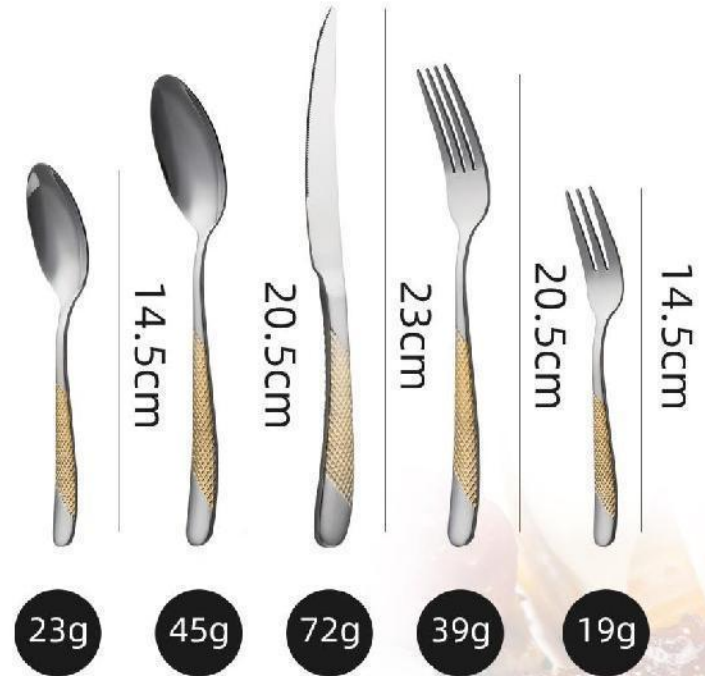

TABLEWARE SUPPLIES

- Model number: DSY-FW-002
- Material: stainless steel
- Dinnerware set
- (Color can be customized)