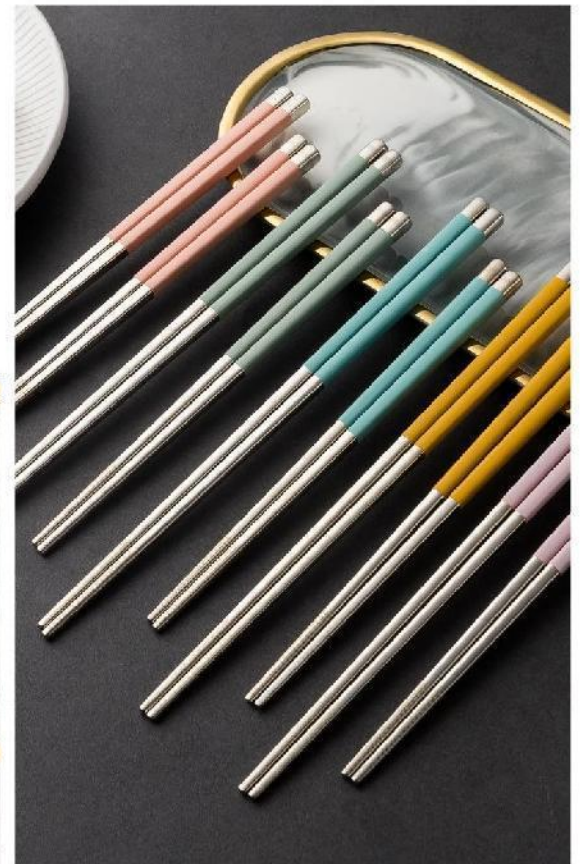

Stainless Steel Spoon

- Round and smooth
- Big spoon head design
- Comfort handle

Stainless Steel Spoon

Material: 18-0